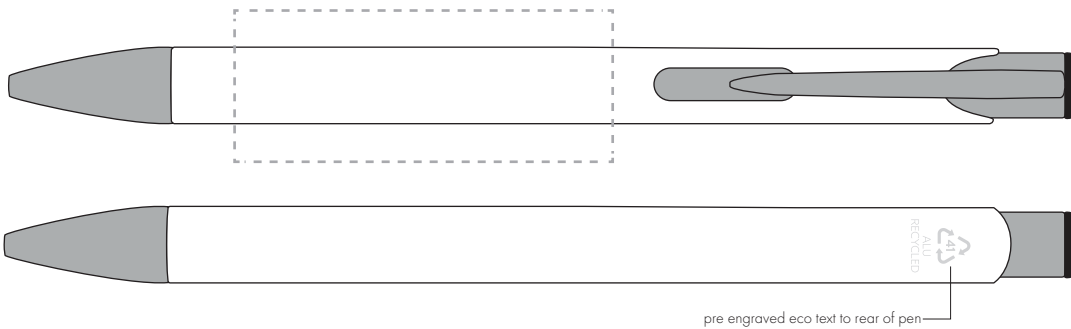

Your Ref:
Our Ref:

Quantity:
Version: 1

Product Code: TPC982001
Product Colour: WHITE

PRINTING CONCERNS:

We stock this item in the following colours

**PANTONE REFERENCE(S)**

● Engrave

ARTWORK SCALE 100%

ARTWORK SCALE 100%
Rotary Engrave Area:
50mm x 20mm

Product Image for visualisation
- colours may vary

The dashed line is to demonstrate print area and will not appear on your printed item

PLEASE NOTE:

- All colours including print and product are for visual purposes only and should not be regarded as the actual colour of the product and print.
- Some products may vary from batch to batch and may differ from previous orders.
- The colour and texture of a product can also have an effect on the final print colour.
- By approving this order we accept that you understand these terms.